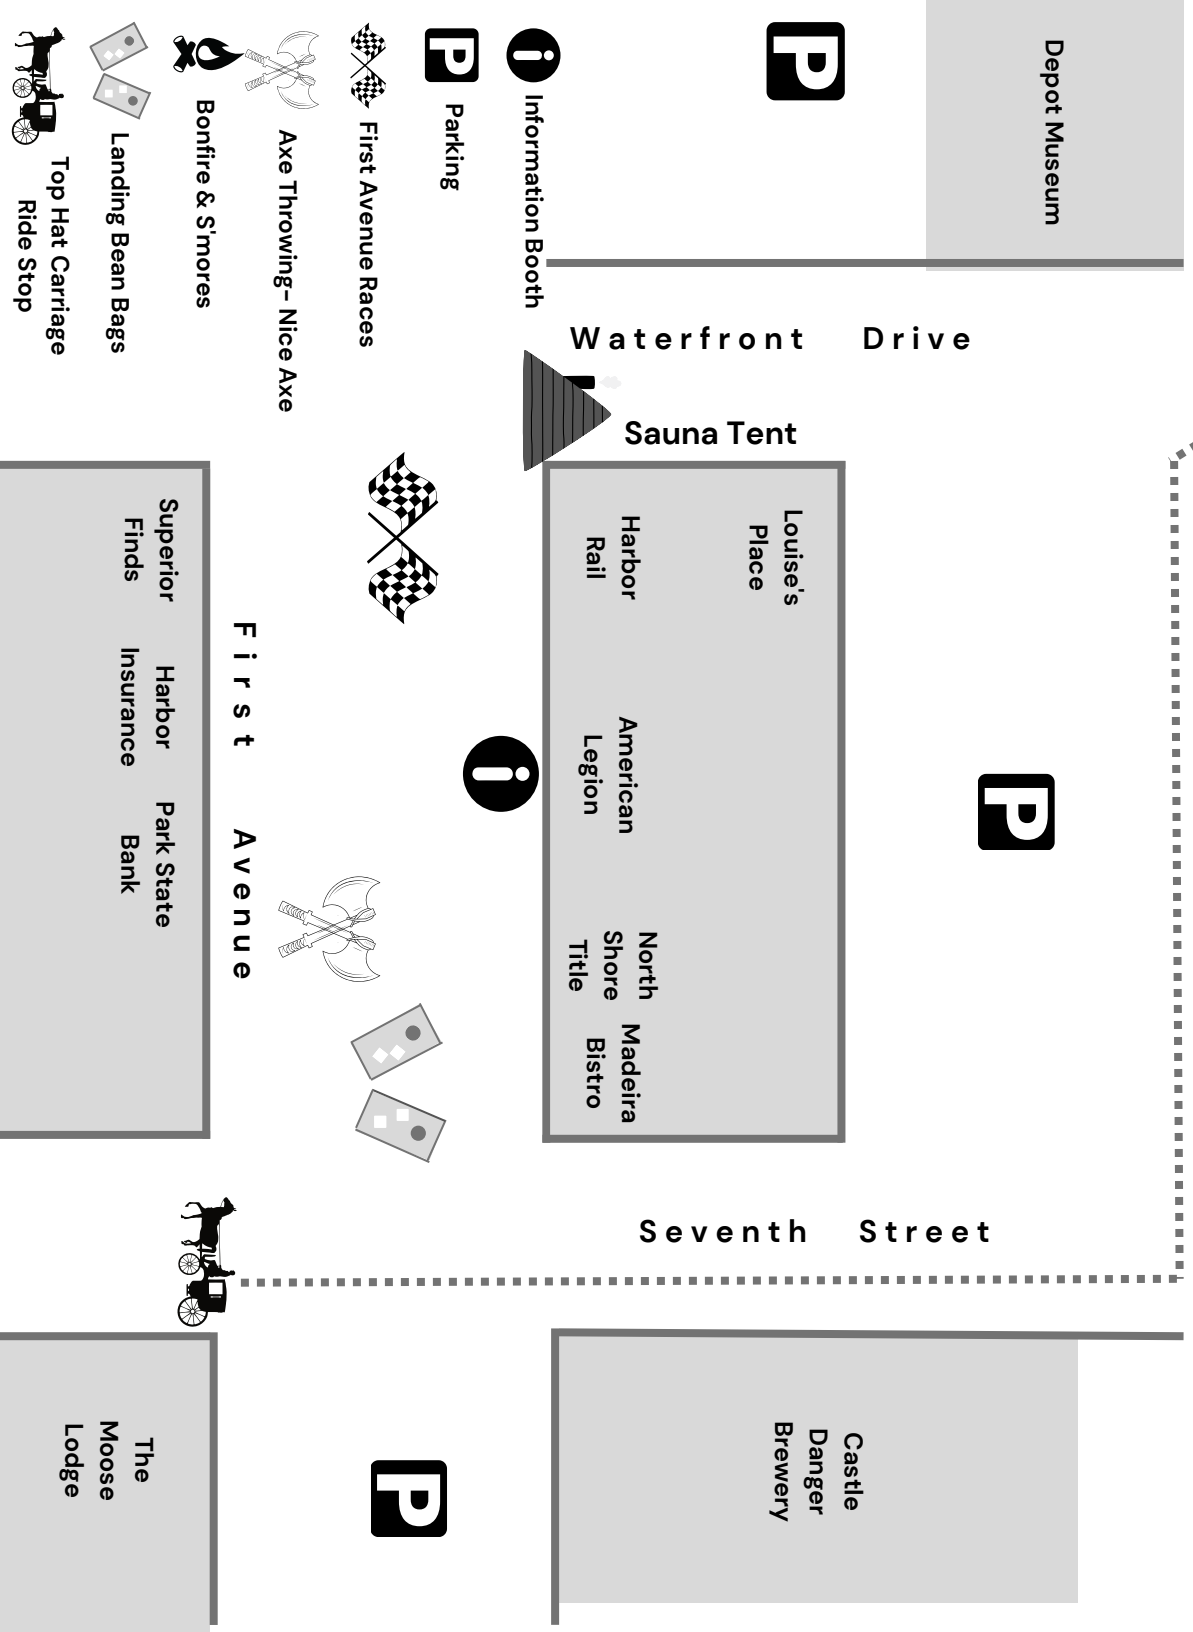

FULL SCHEDULE AND MAP

ALL WEEKEND EVENTS

- Medallion Hunt - *(Two Harbors Dairy Queen)*
- Sliding Hill - below the Depot Downtown
- Photo Scavenger Hunt- 10 am Start at Lake County Historical Society/Depot
- Vendor Fair- Two Harbors Moose Lodge Friday 4-8 pm/ Saturday 8am-1pm
- Winter Frolic Ale - Served by the pint at Castle Danger Brewery
- Coloring Contest - *(prizes by Northern Rail Traincar/ Back Forty Books/ Two Harbors Library pick up at Two Harbors Library or Winter Frolic website)*

WINTER FROLIC MERCH AVAILABLE AT INFO BOOTH SATURDAY